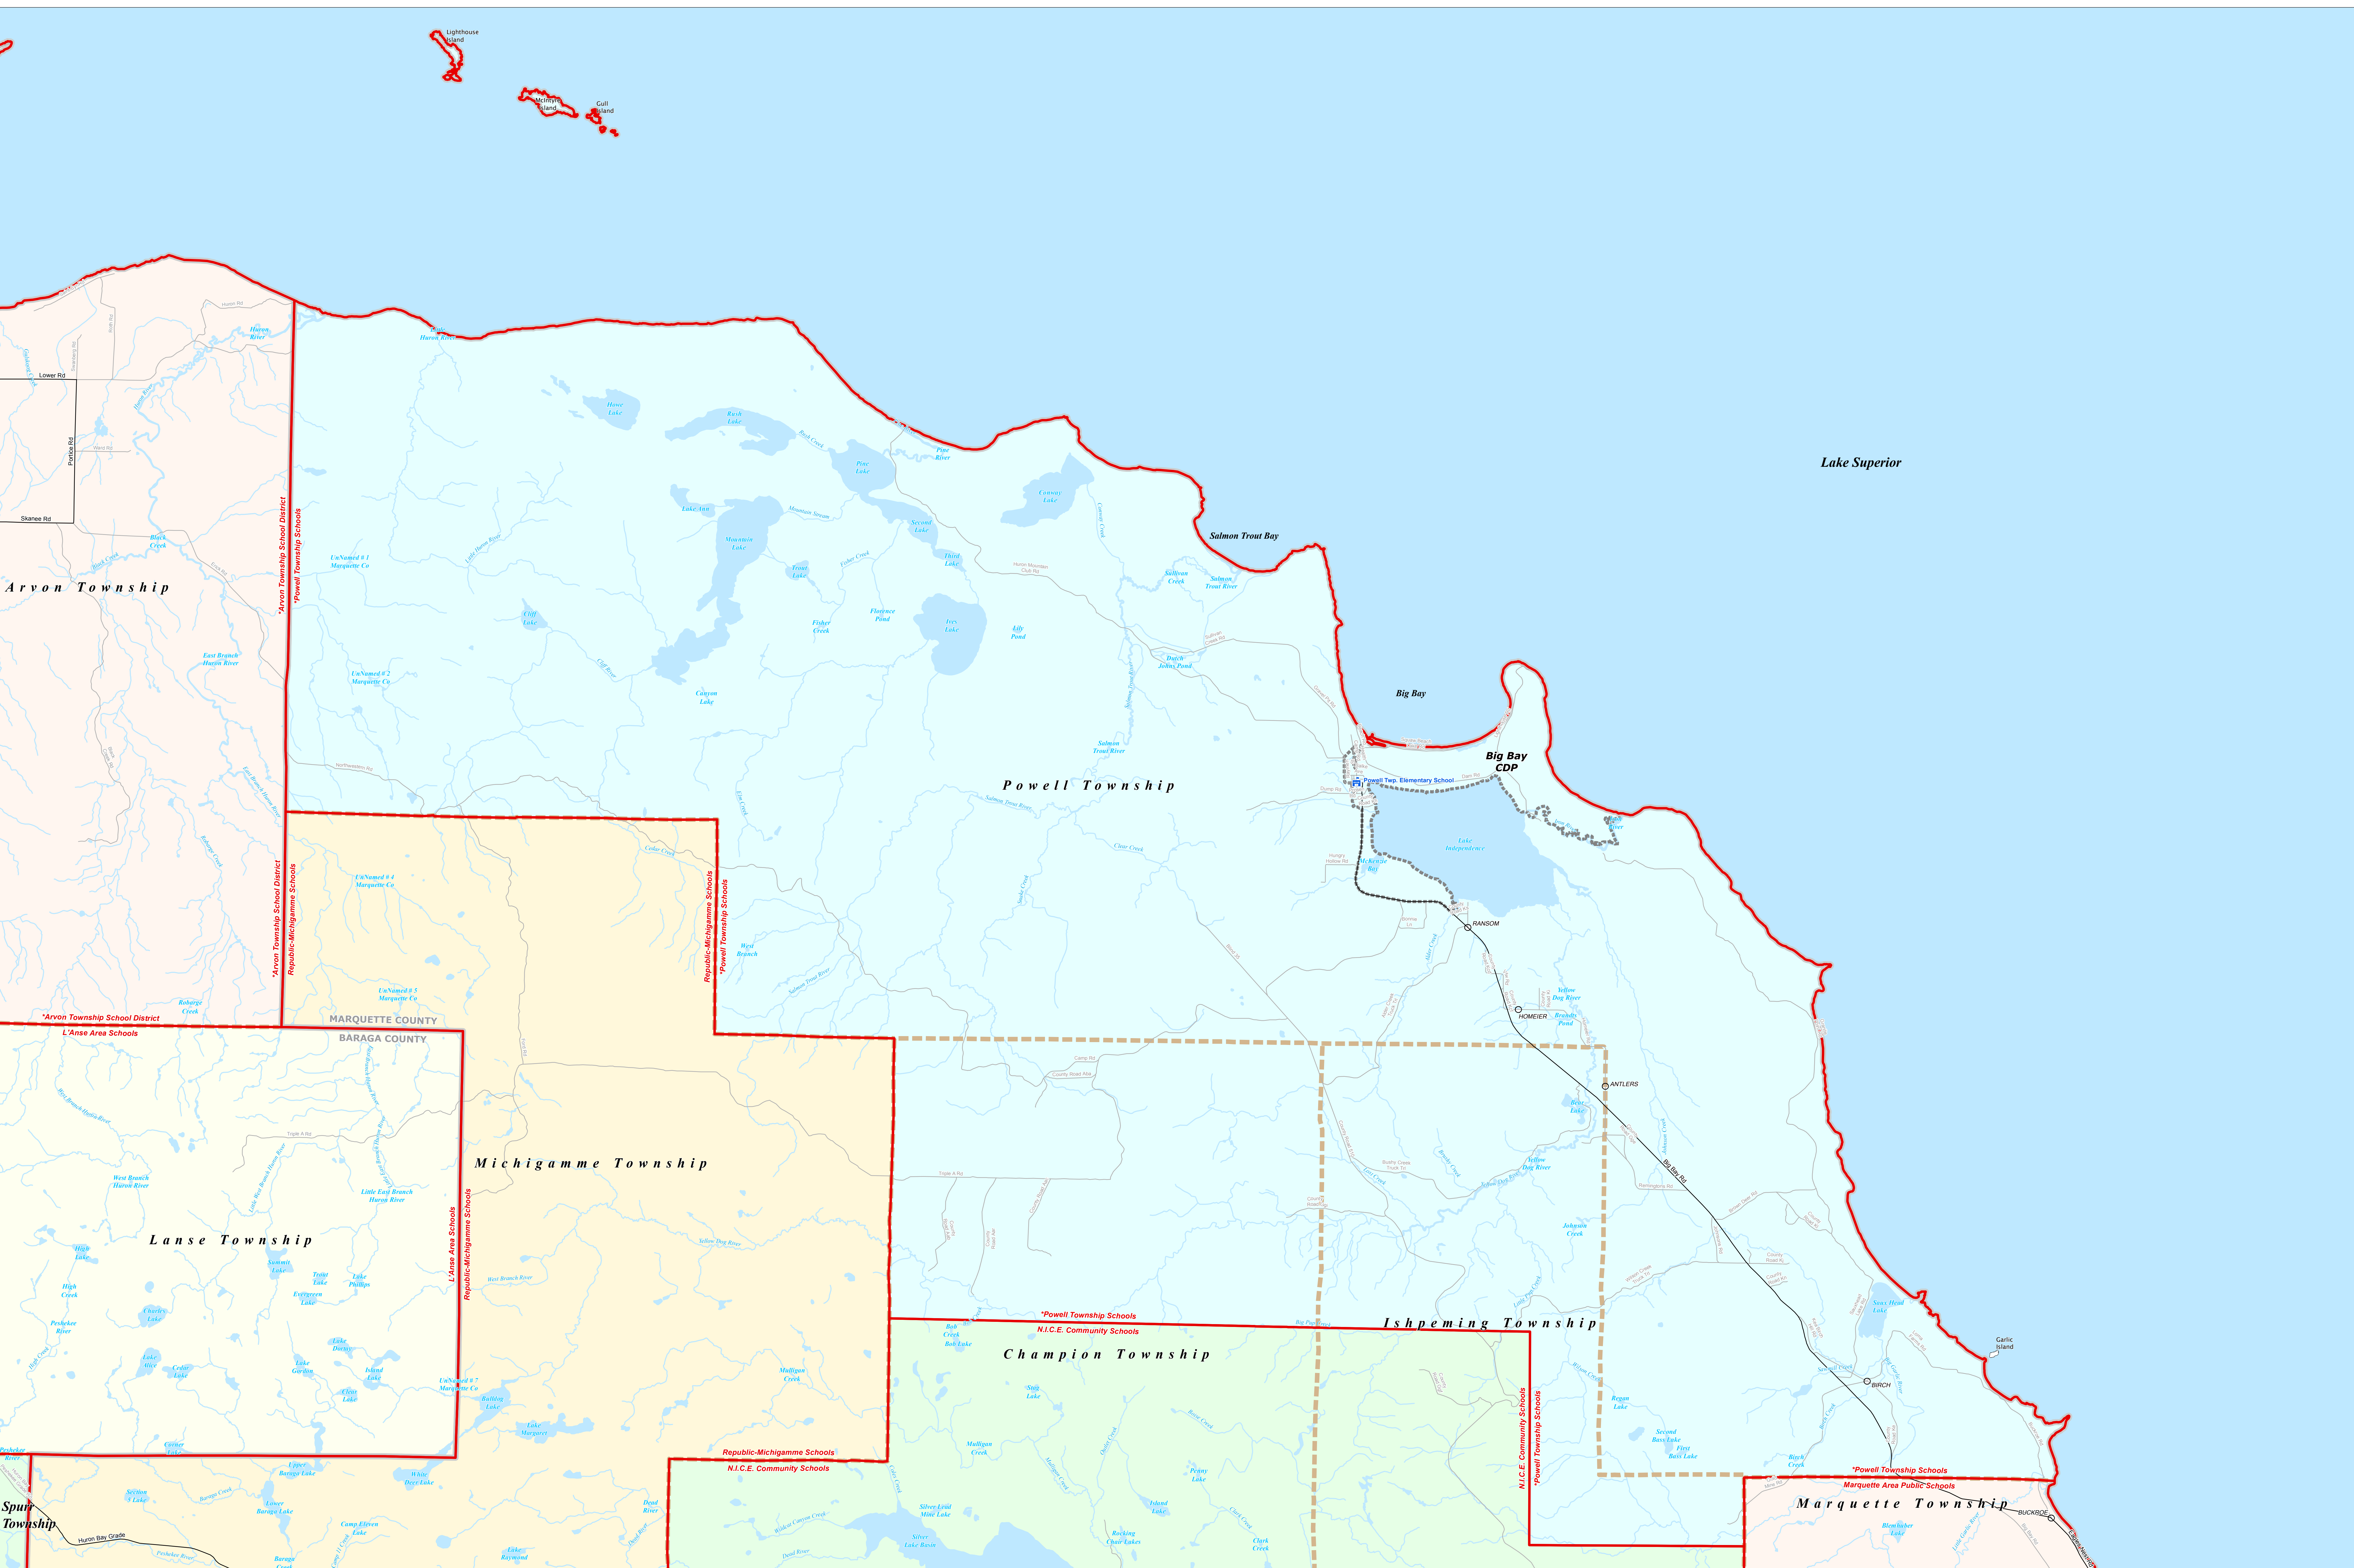

*POWELL TOWNSHIP SCHOOLS

Marquette-Alger RESA

0 0.25 0.5 1 Miles

All information presented in this publication is in the public domain and may be reproduced, reprinted, and redistributed as desired.

Legend	
School District	Unincorporated Place
County	School
City	Freeway
Township	Highway
Village	Primary Road
Census Designated Place	Local Road
Railroad	Water Feature
	River, Stream, or Drain